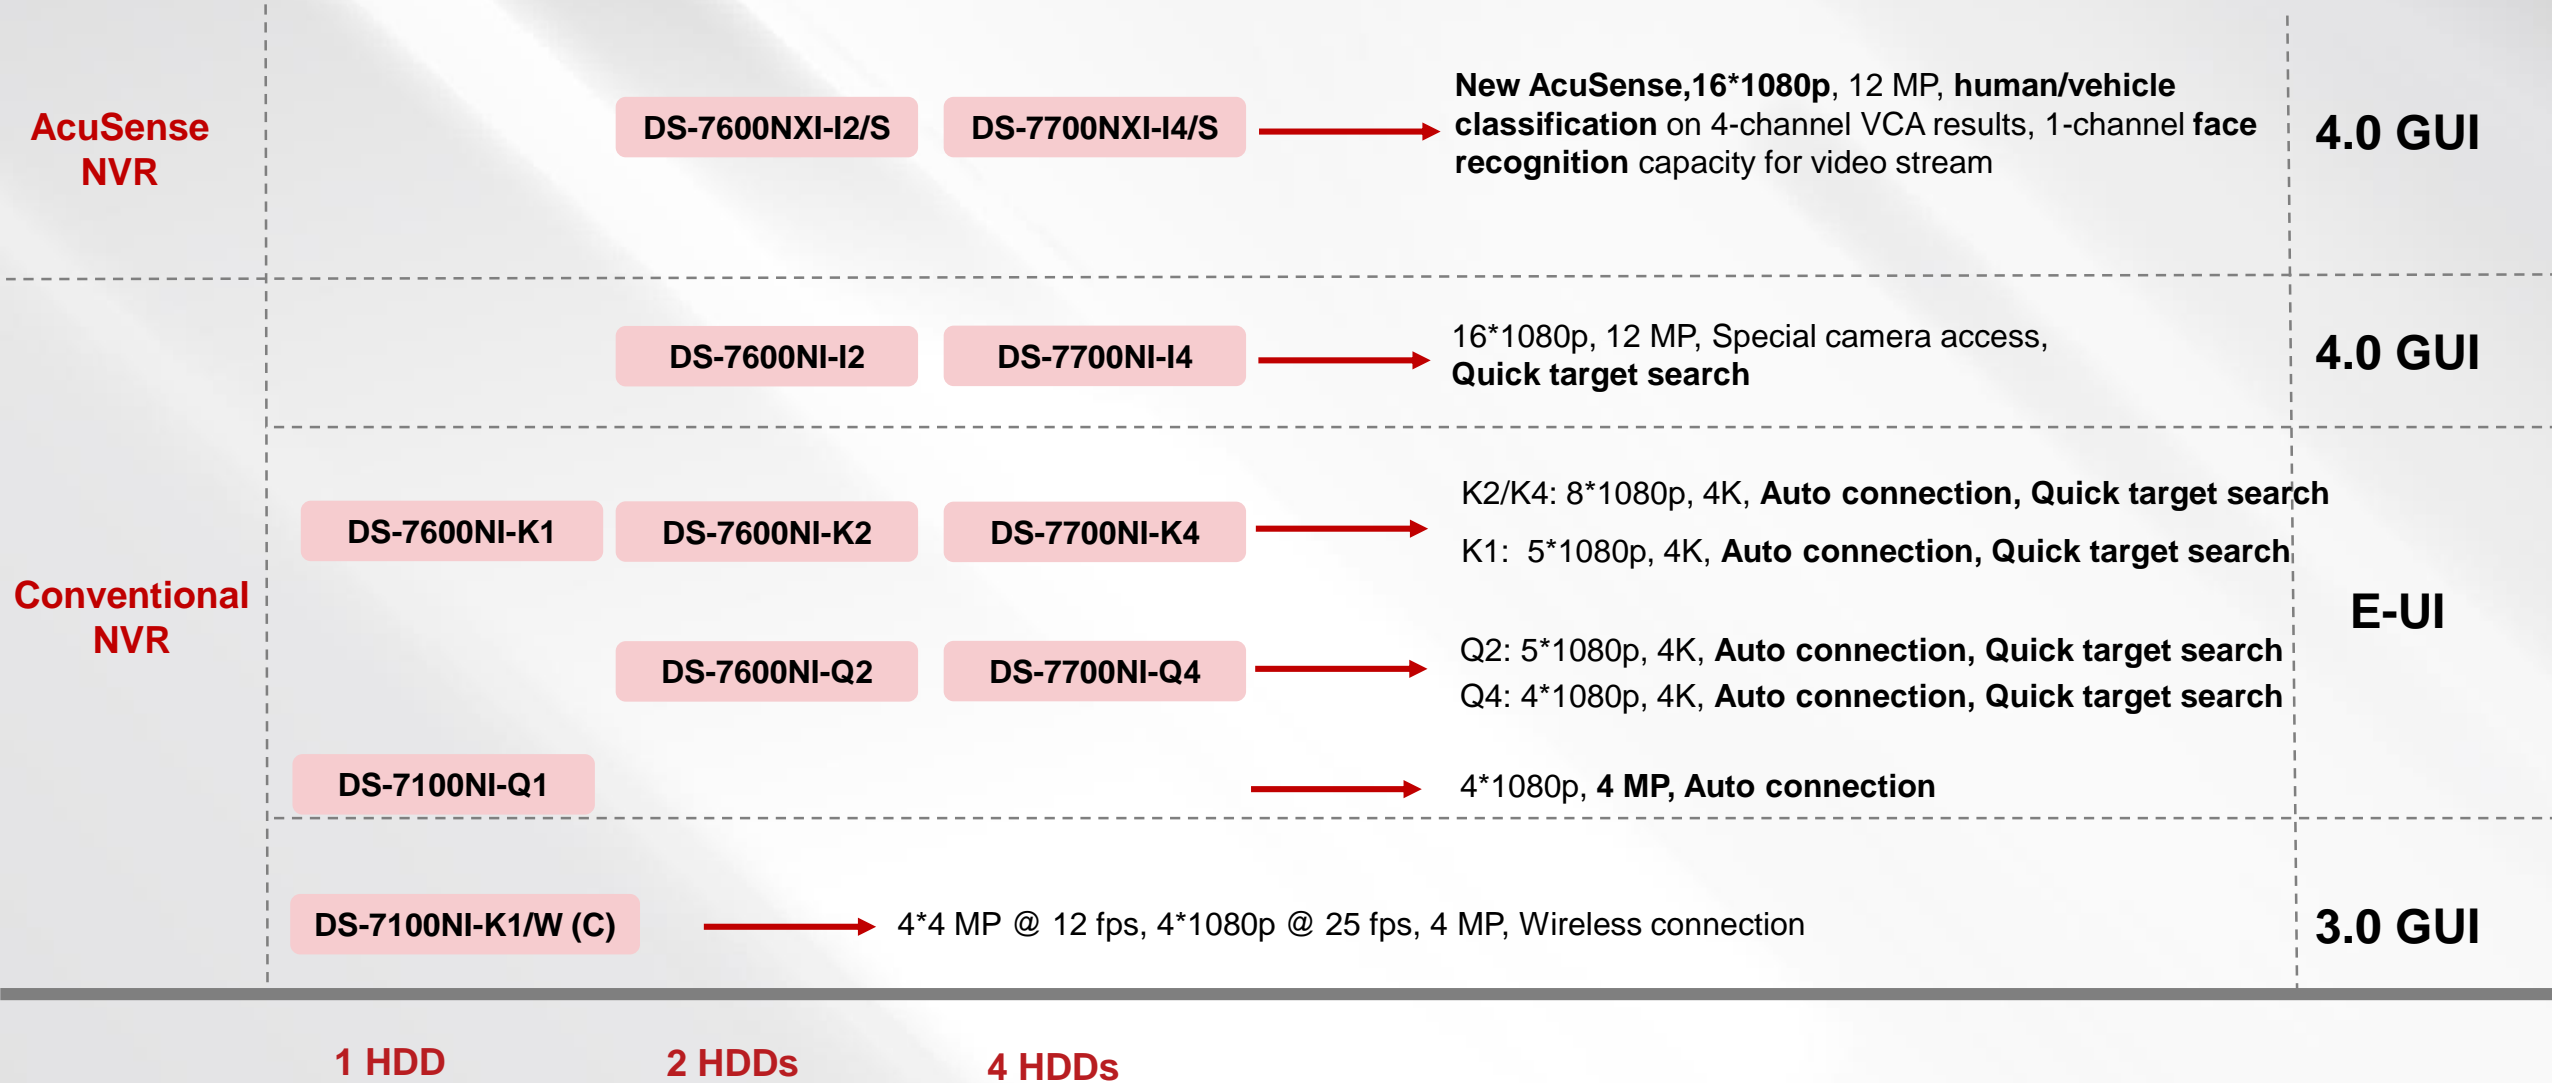

V5.5.43

Recommended Applications for SE7C

▲ Perimeter of parks

◀ School gates

Cross-roads ▶

▼ Small squares

03 NVR

- NVR Product Map
- New AcuSense NVR
- E-UI

NVR Product Map

New AcuSense NVR

Key features

ALARM!

Human Vehicle

Accurate alarms

A blue rectangular box containing a white icon of a person running and a white icon of a car. Below the icons, the text 'Human Vehicle' is written in white, and 'Accurate alarms' is written in blue below that.