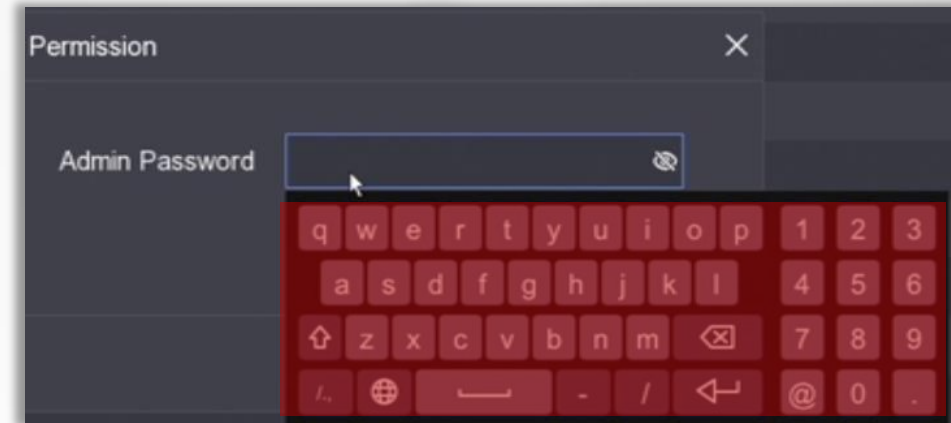

Simple Restore Factory Defaults

Restore to Inactive

Get the key information of the system quickly

Searching results interface clearer

Before

V 4.30.055

Preview the searching results directly without more clicking

Useful soft keyboard

Before

V 4.30.055

Input what you want more easily and efficiently

- System >
- Network >
- Camera >
- Event >
- Normal Event
- Smart Event
- Record >

Camera [D1] Live guard

 Save VCA Picture