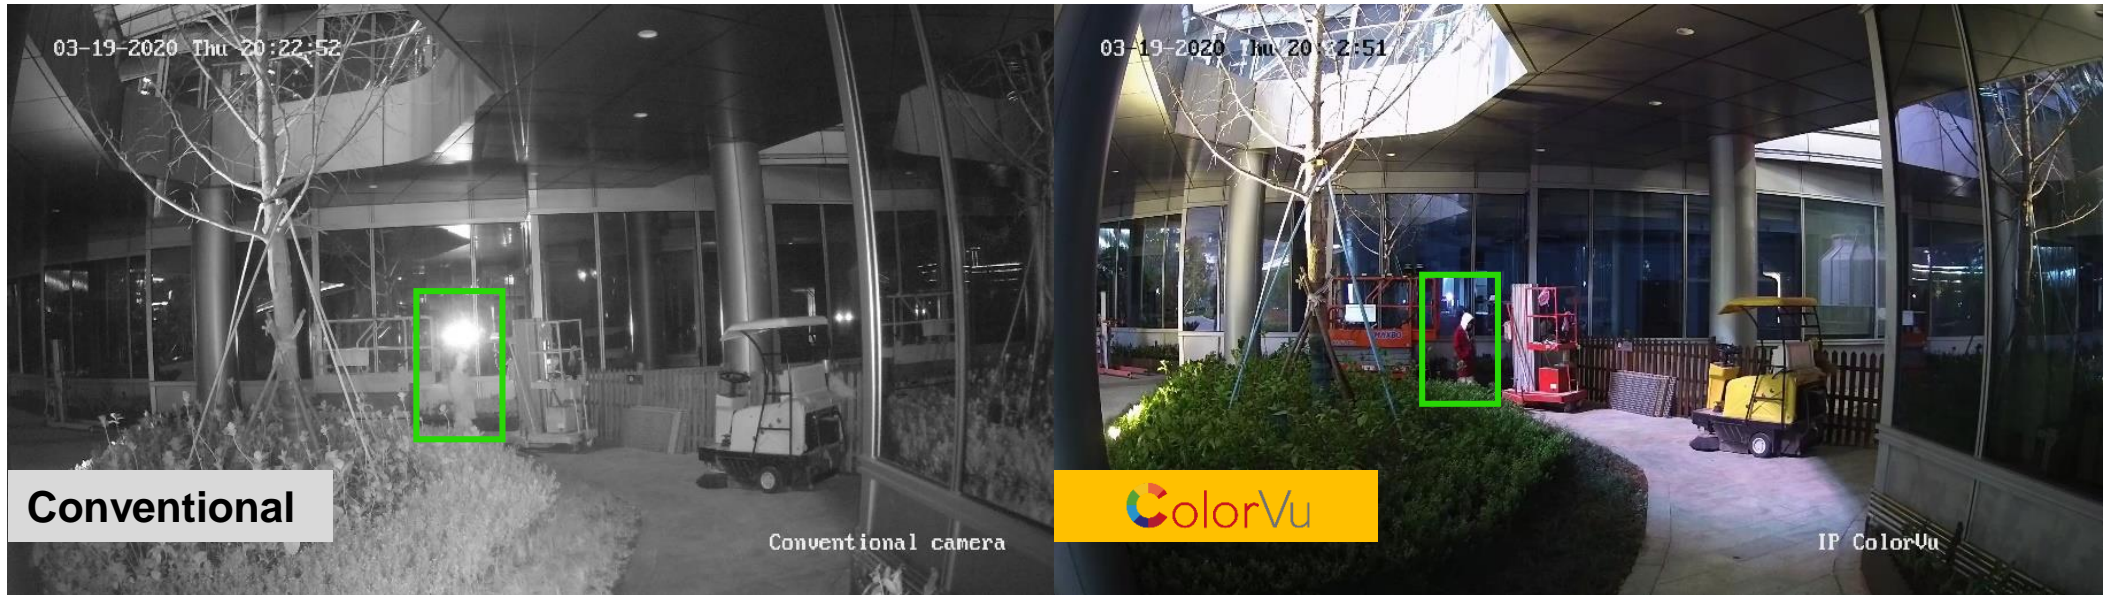

Network ColorVu Cameras

 F1.0 large aperture

ColorVu Lite

ColorVu

24/7 Colorful Imaging with Target Classification

can capture human/vehicle targets with vivid details, providing a more secure life.

* Images shot with conventional camera with IR on and ColorVu camera without supplement light.

24/7 Colorful Imaging with Target Classification

can capture human/vehicle targets with vivid details, providing a more secure life.

* Images shot with conventional camera with IR on and ColorVu camera without supplement light.