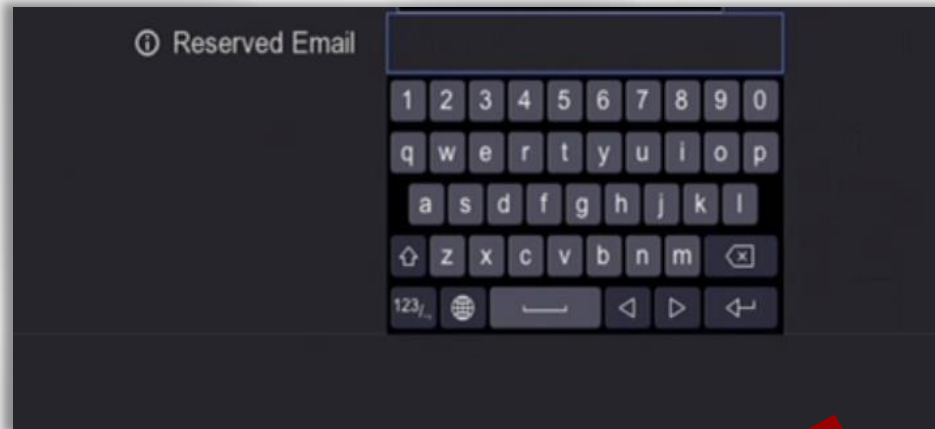

Simple Restore Factory Defaults

Restore to Inactive

Get the key information of the system quickly

Searching results interface clearer

Before

V 4.30.055

Preview the searching results directly without more clicking

Useful soft keyboard

Before

V 4.30.055

Input what you want more easily and efficiently

- System >
- Network >
- Camera >
- Event >
- Normal Event
- Smart Event
- Record >

Camera [D1] Live guard

 Save VCA Picture