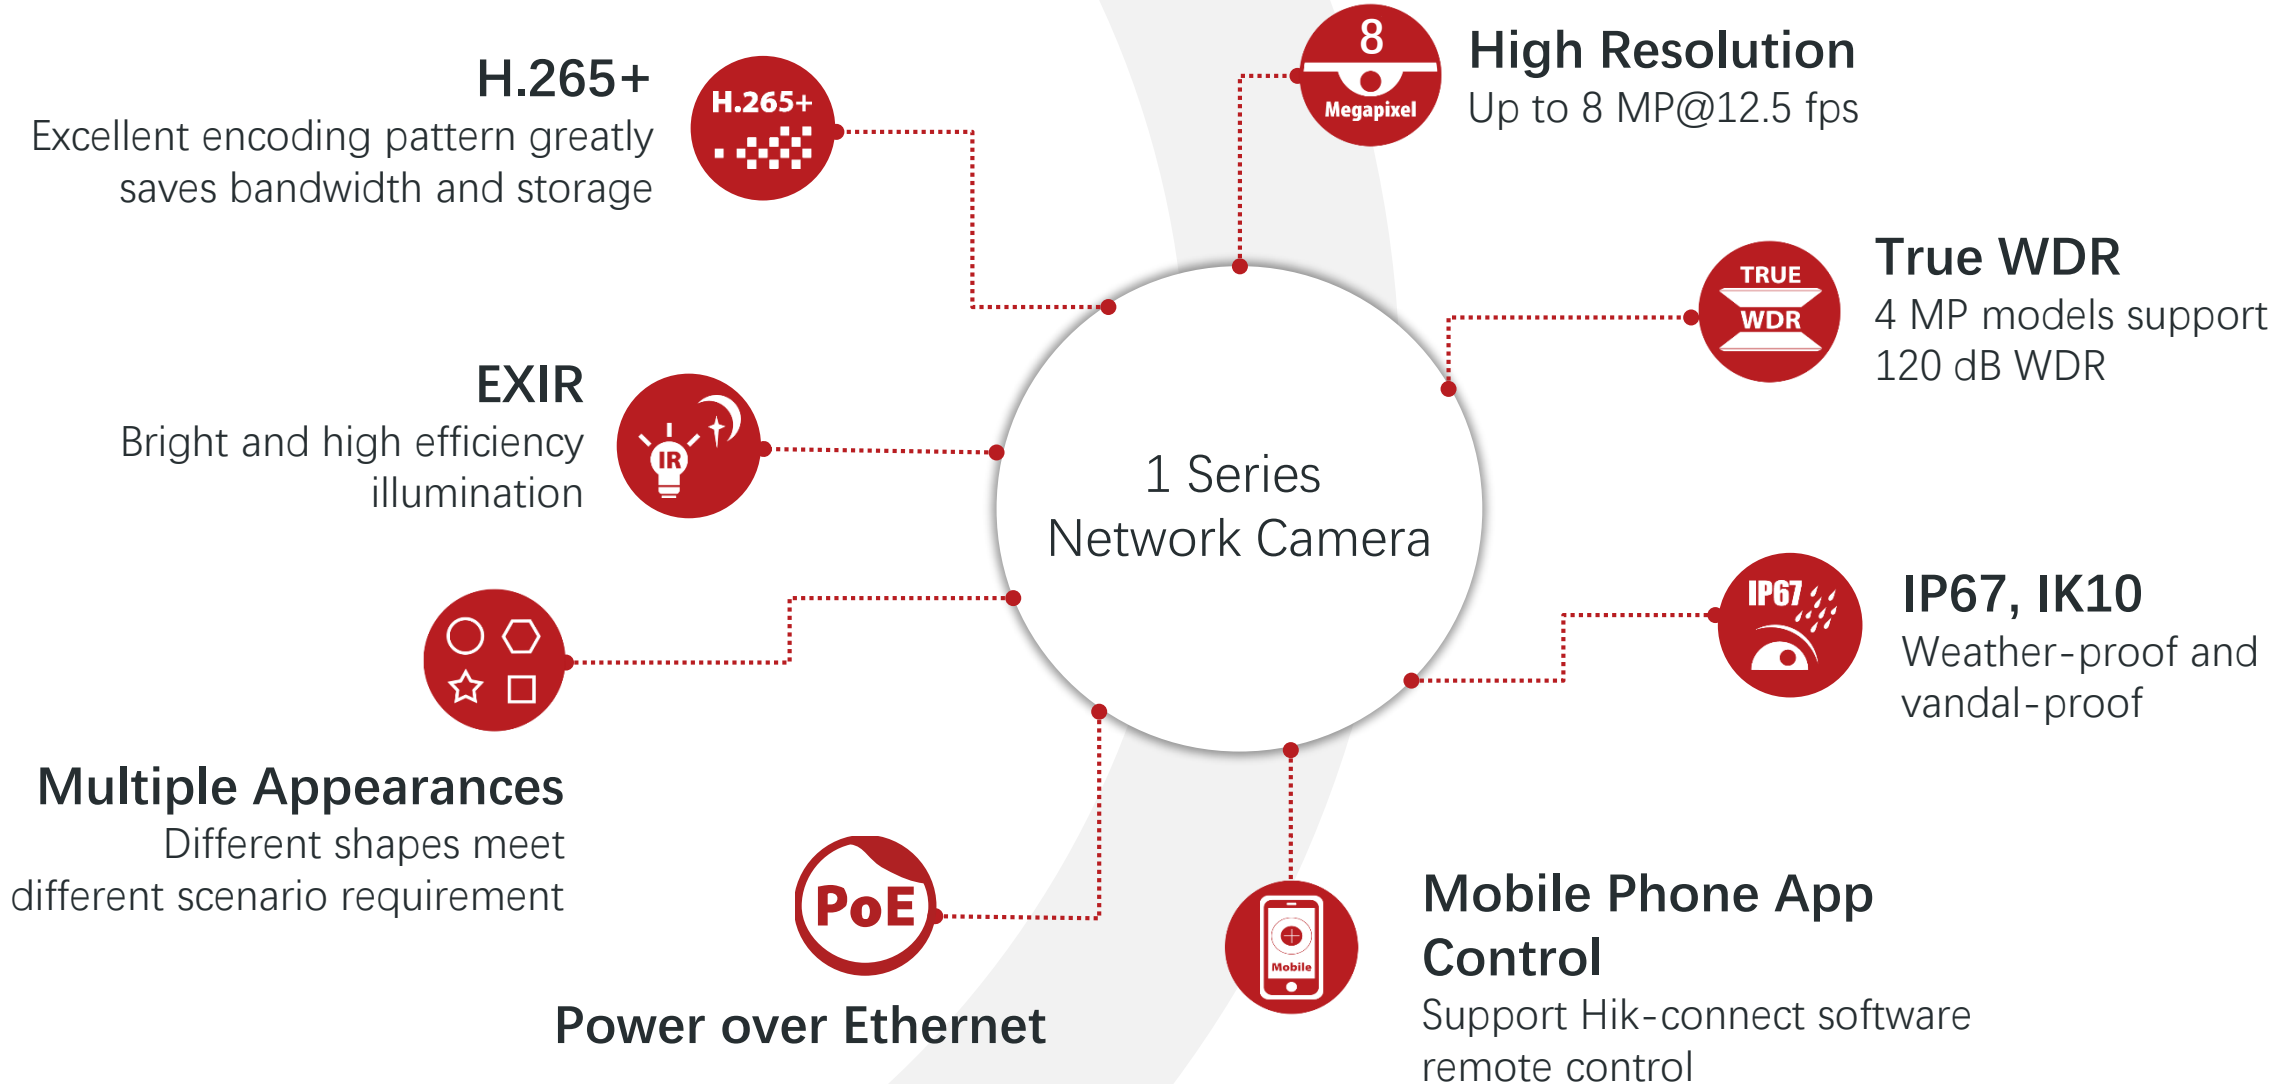

1 Series Network Camera

Meeting Basic Video Security Requirements