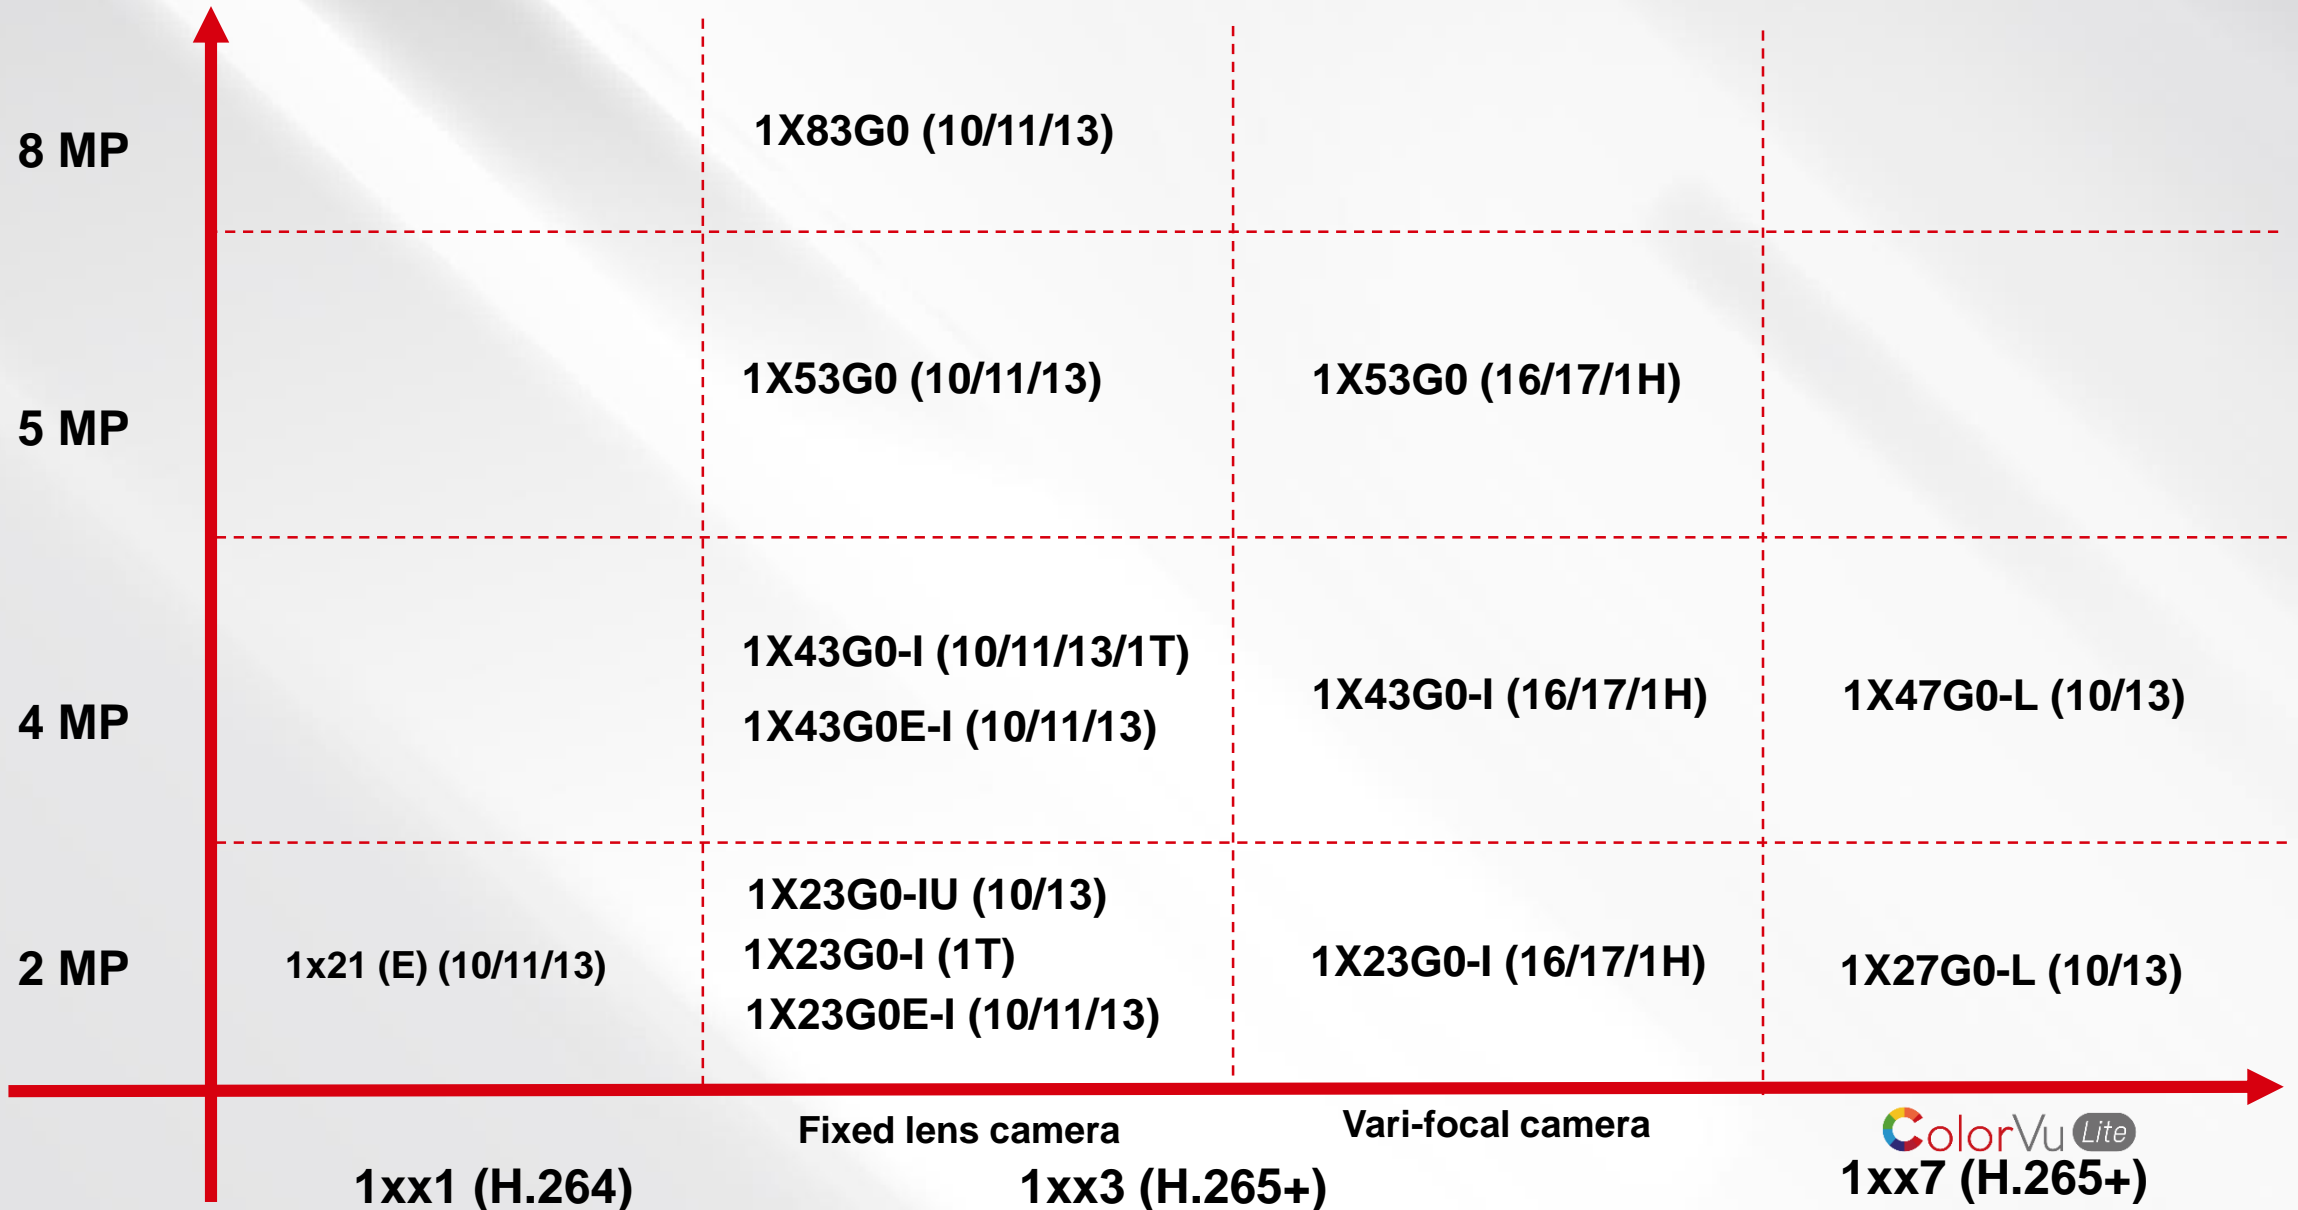

DS-2CD272**3**G2-IZS

DS-2CD274**3**G2-IZS

DS-2CD2H2**3**G2-IZS

DS-2CD2H4**3**G2-IZS

* To be released in 2021Q1

Product System – Value Series (1 Series)

1 Series Network Camera Product Map

1 Series Network Camera