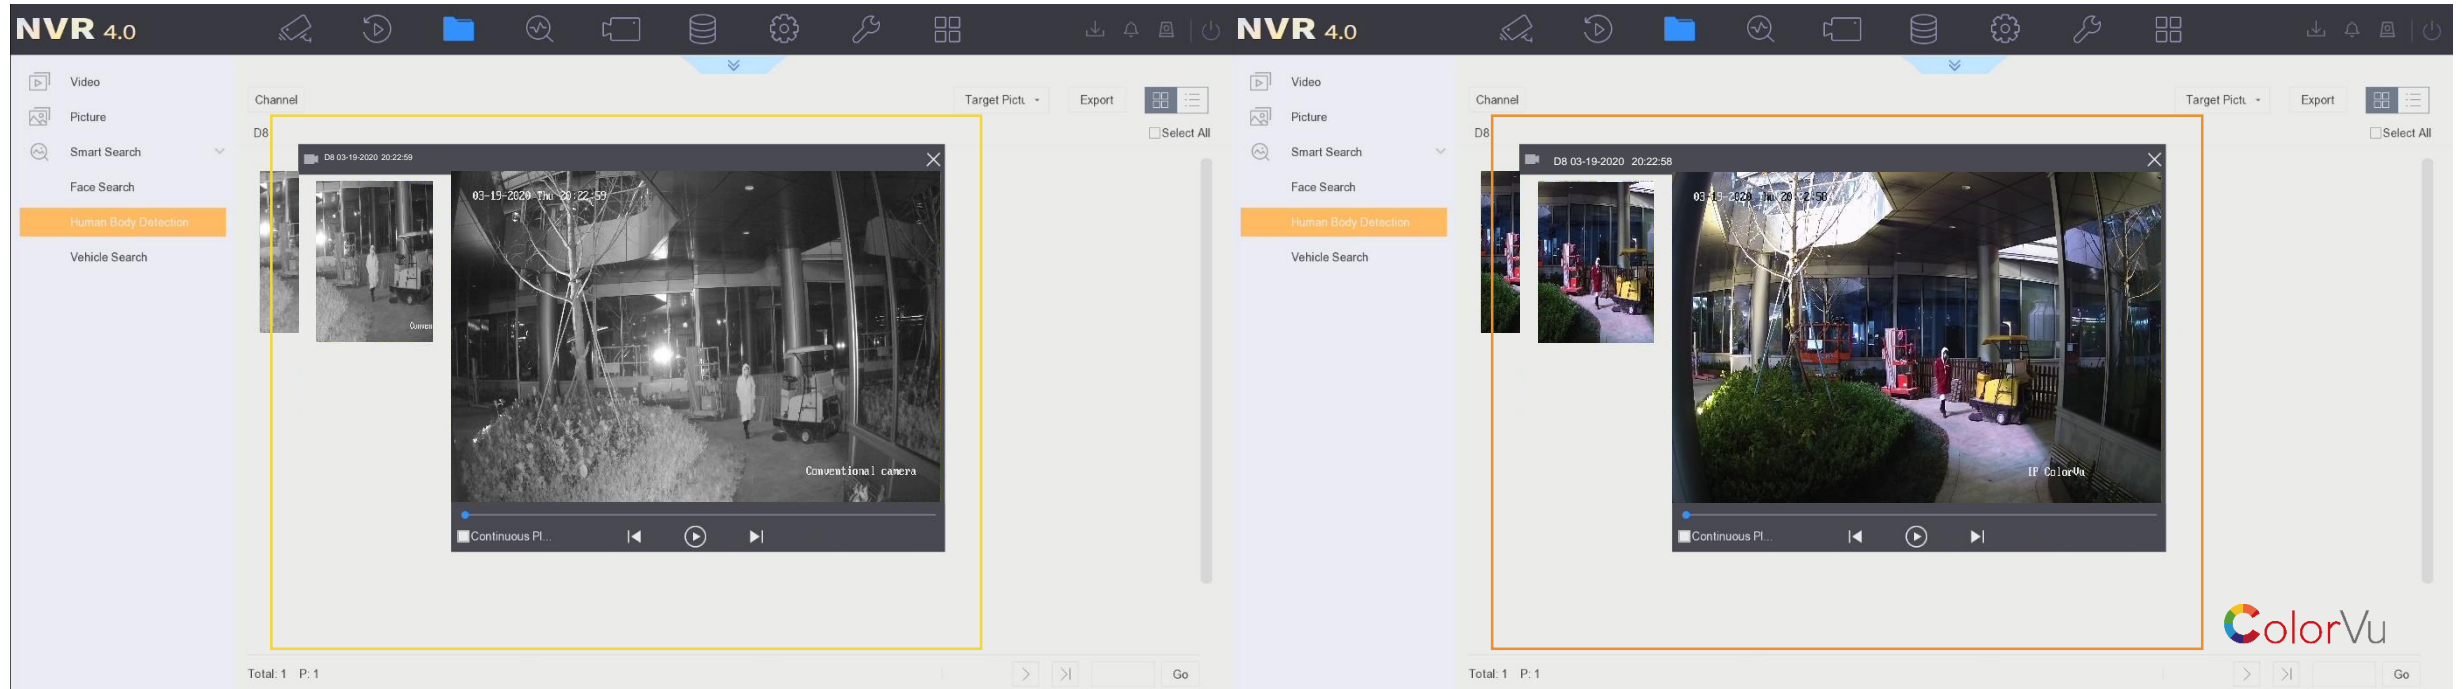

Quick Target Search with ColorVu Camera

Searching result with conventional camera –
Black and white targets

Searching result with ColorVu camera –
Colorful targets