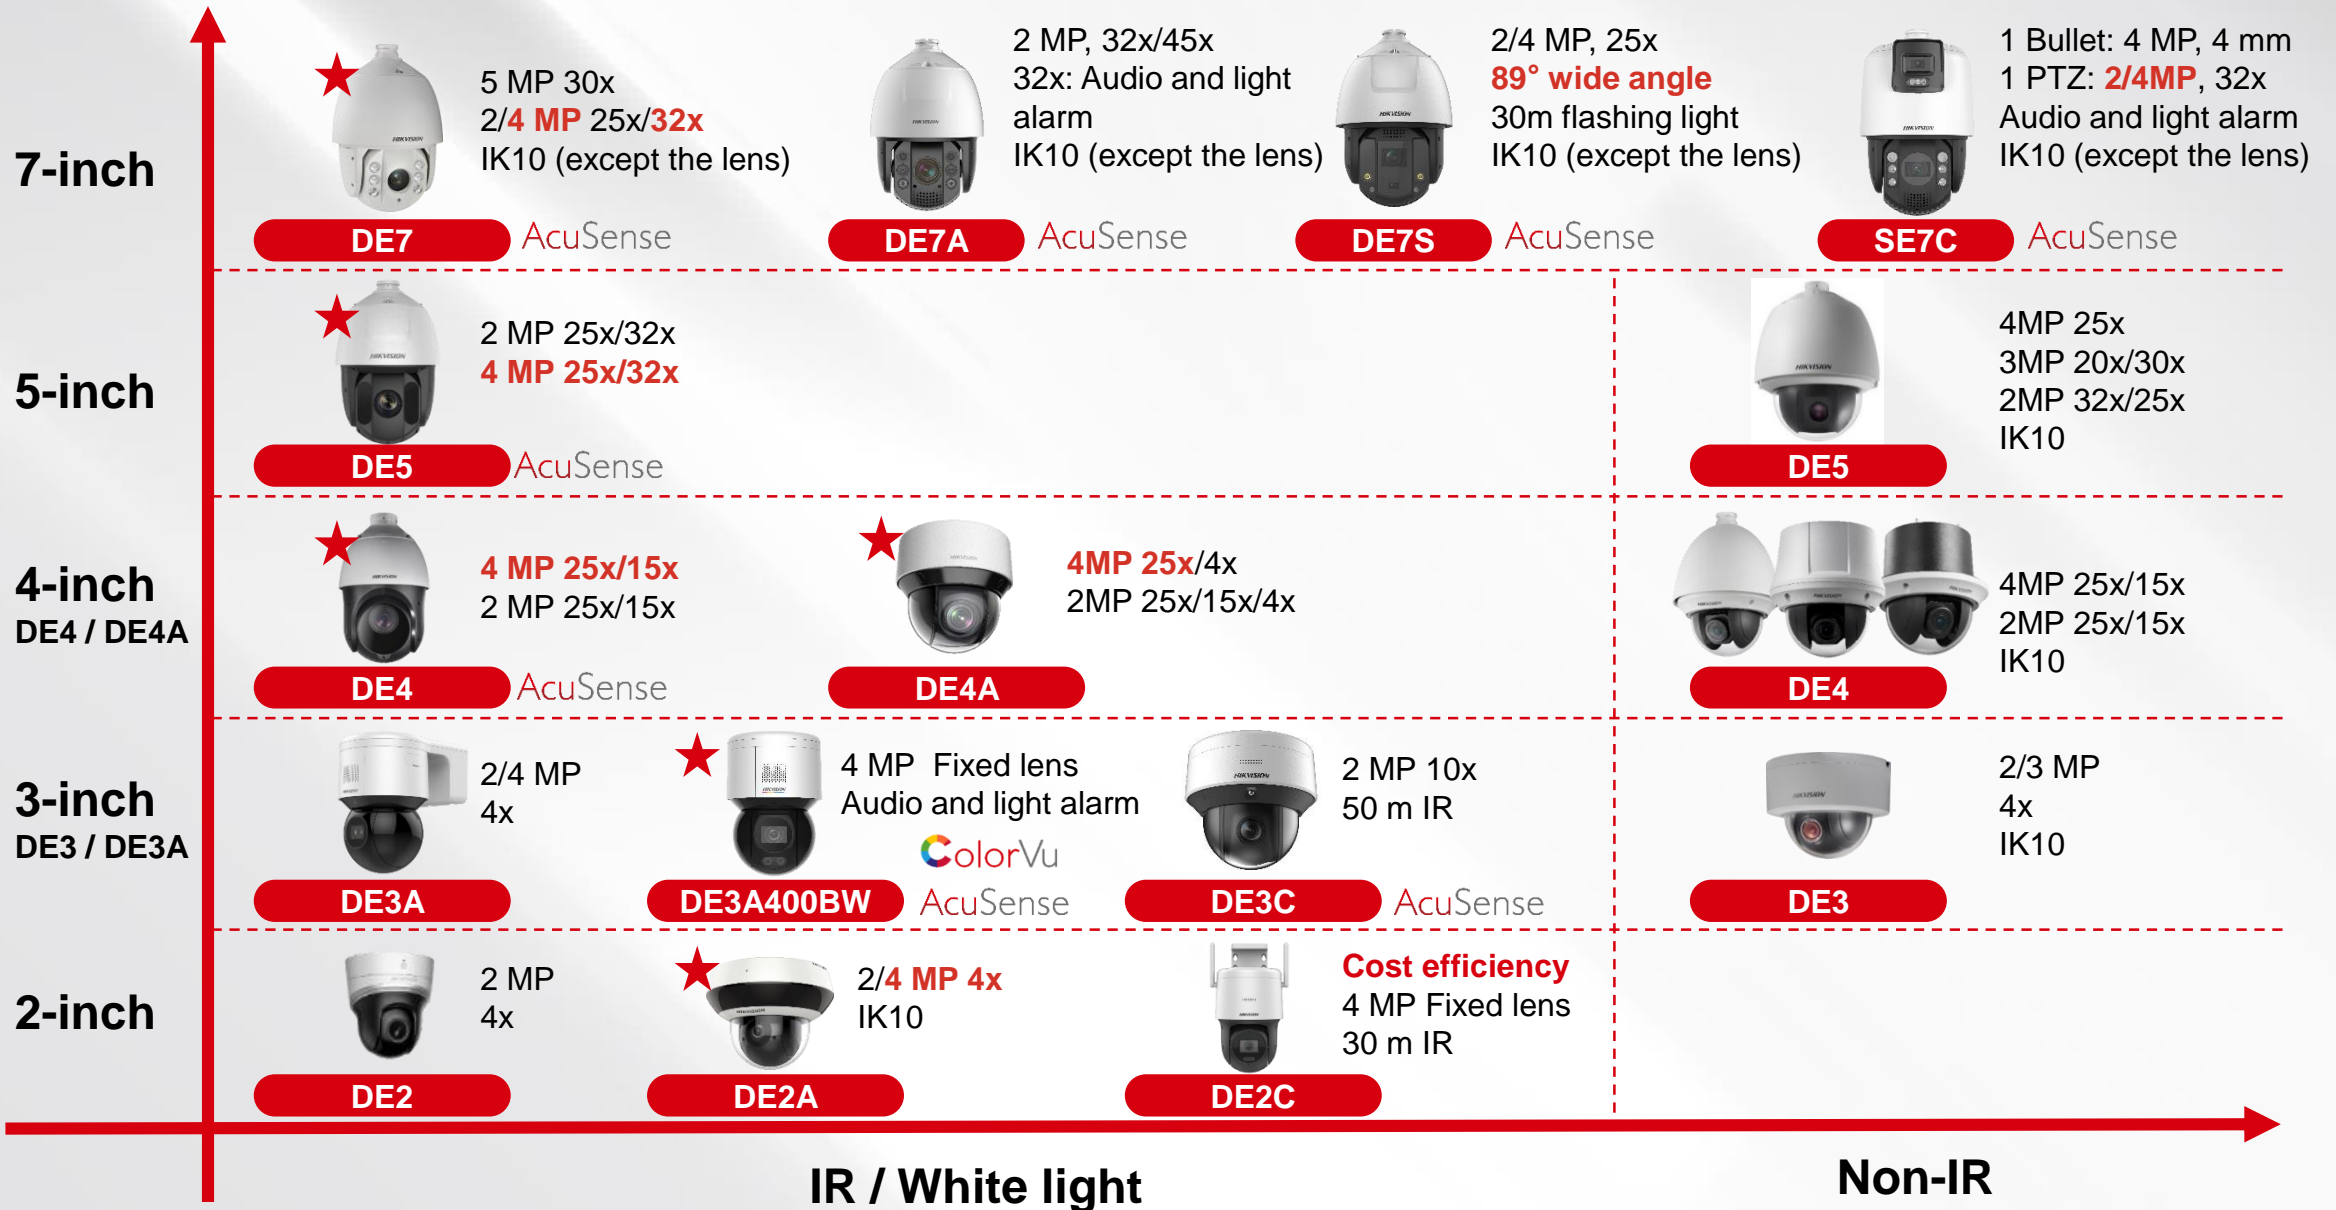

Meeting Basic Video Security Requirements

02 PTZ Camera

- Network PTZ Camera Product Map
- Spotlight – AcuSense Smart-linkage PTZ

Network PTZ Camera Product Map

Key features about spotlight products

	DE2A DS-2DE2A404IW-DE3	DE3A400 DS-2DE3A400BW-DE(F1)(S5)	DE4 DS-2DE4425IW-DE (S5) DS-2DE4415IW-DE (S5)	DE4A DS-2DE4A425IW-DE(B)	DE5 DS-2DE5432IW-AE(S5) DS-2DE5425IW-AE(S5)	DE7 DS-2DE7432IW-AE(S5)
Resolution	4 MP	4 MP	4 MP	4 MP	4 MP	4 MP
Optical zoom	4x	/	25x/15x	25x	32x/25x	32x
Min. Illumination	0.005 lux @ F1.6	 0.0005 lux @ F1.0	0.005 lux @ F1.6	0.005 lux @ F1.6	32x: 0.005 Lux @ F1.2 25x: 0.005 lux @ F1.6	0.005 Lux @ F1.2
IR / white light distance	20 m IR	30 m WL	100 m IR	50 m IR	150 m IR	200 m IR
AcuSense	/	AcuSense	AcuSense	/	AcuSense	AcuSense
Preset speed	Pan speed: 100°/s Tilt speed: 100°/s	Pan speed: 60°/s Tilt speed: 50°/s	Pan speed: 80°/s Tilt speed: 80°/s	Pan speed: 350°/s Tilt speed: 200°/s	Pan speed: 120°/s Tilt speed: 80°/s	Pan speed: 240°/s Tilt speed: 200°/s
Protection level	IP66, IK10	IP66	IP66	IP66	IP66	IP66, IK10 (excluding the lens)
Applications	Retail, Chain stores, SSMB	Retail, Chain stores, Small projects	Small and medium projects in outdoor, Parks, Roads	Indoor lobbies, Exhibition halls	Small and medium projects in outdoor, Parks, Roads	Small and medium projects in outdoor, Parks, Squares, Roads

Spotlight — AcuSense Smart-linkage PTZ Camera

2 Modes Selectable

 Suitable for a variety of scenarios

1 Bullet linkage PTZ

Retain the **Original Scene** and **See Details** simultaneously

2 Bullet and PTZ work independently

A **wide coverage** area

Spotlight — AcuSense Smart-linkage PTZ Camera

Multiple linkage modes

Manually tracking

[highest priority]
Tracking the target that you are interested.

Take-over tracking

When the target goes out of the bullet view, the PTZ will track it continually.