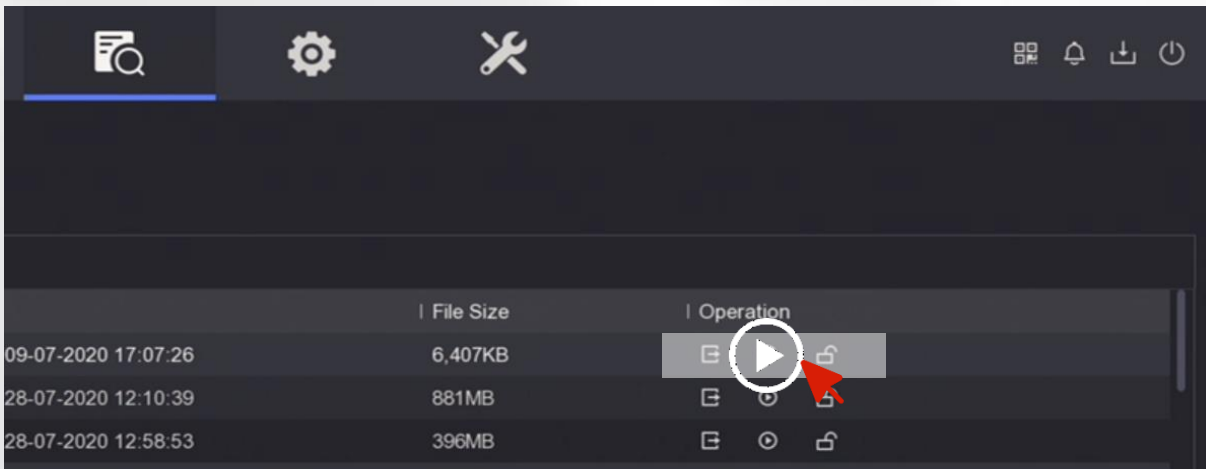

Searching results interface clearer

Before