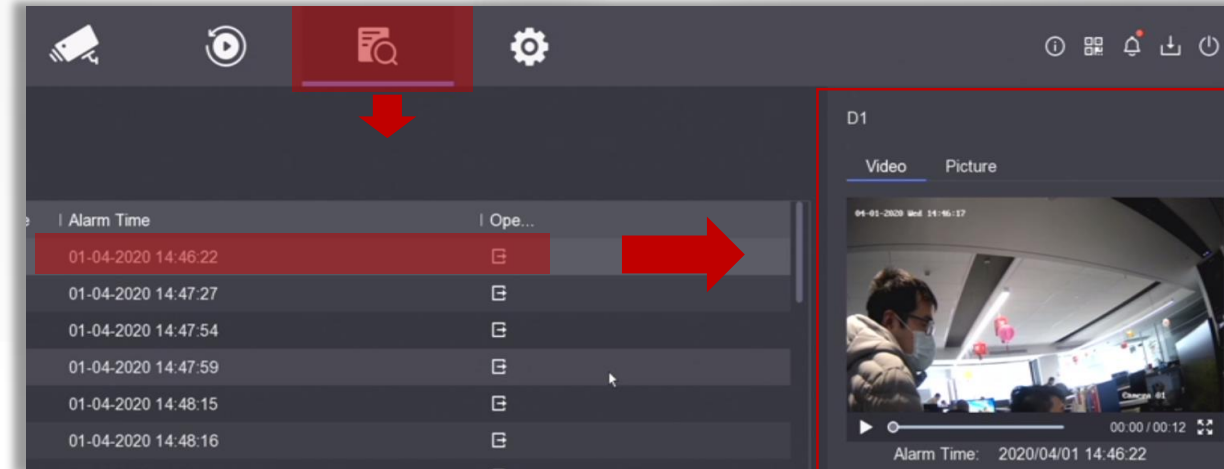

- [D1] 1
- [D2] IPCamera 02
- [D3] Camera 01
- [D4] Garden
- [D5] 3line

More Operation

Log Information

System Service

System Info [More](#)

Network Video Recorder
Model: DS-7608NI-Q1
SN: 0820190107CCRRC86181804WCVU
Version No.: V4.30.050, Build 200822

Simple Restore Factory Defaults

Restore to Inactive

Get the key information of the system quickly

Searching results interface clearer

Before

V 4.30.055

Preview the searching results directly without more clicking

Useful soft keyboard

Before

V 4.30.055

Input what you want more easily and efficiently

- System >
- Network >
- Camera >
- Event >
- Normal Event
- Smart Event
- Record >

Camera [D1] Live guard

 Save VCA Picture