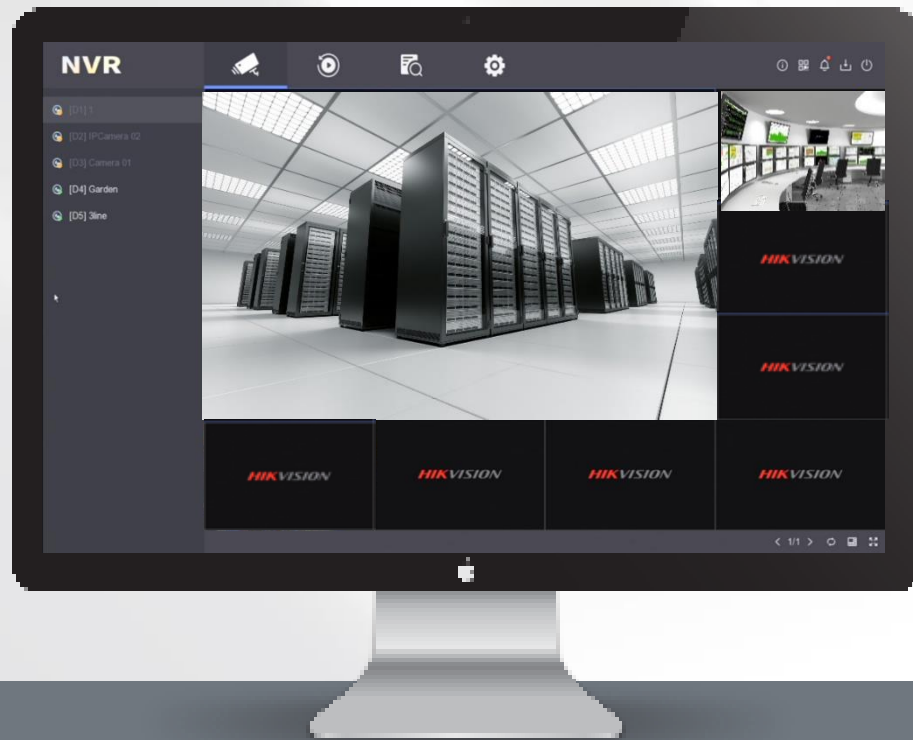

Firmware V4.40.410

E-UI

Easy and Efficient user interface

New interface, new experience

Firmware V 4.30.055

- 4 modules for quick access;
- Vivid system information bar;
- Clearer searching-result interface;
- Soft keyboard are easier to use;