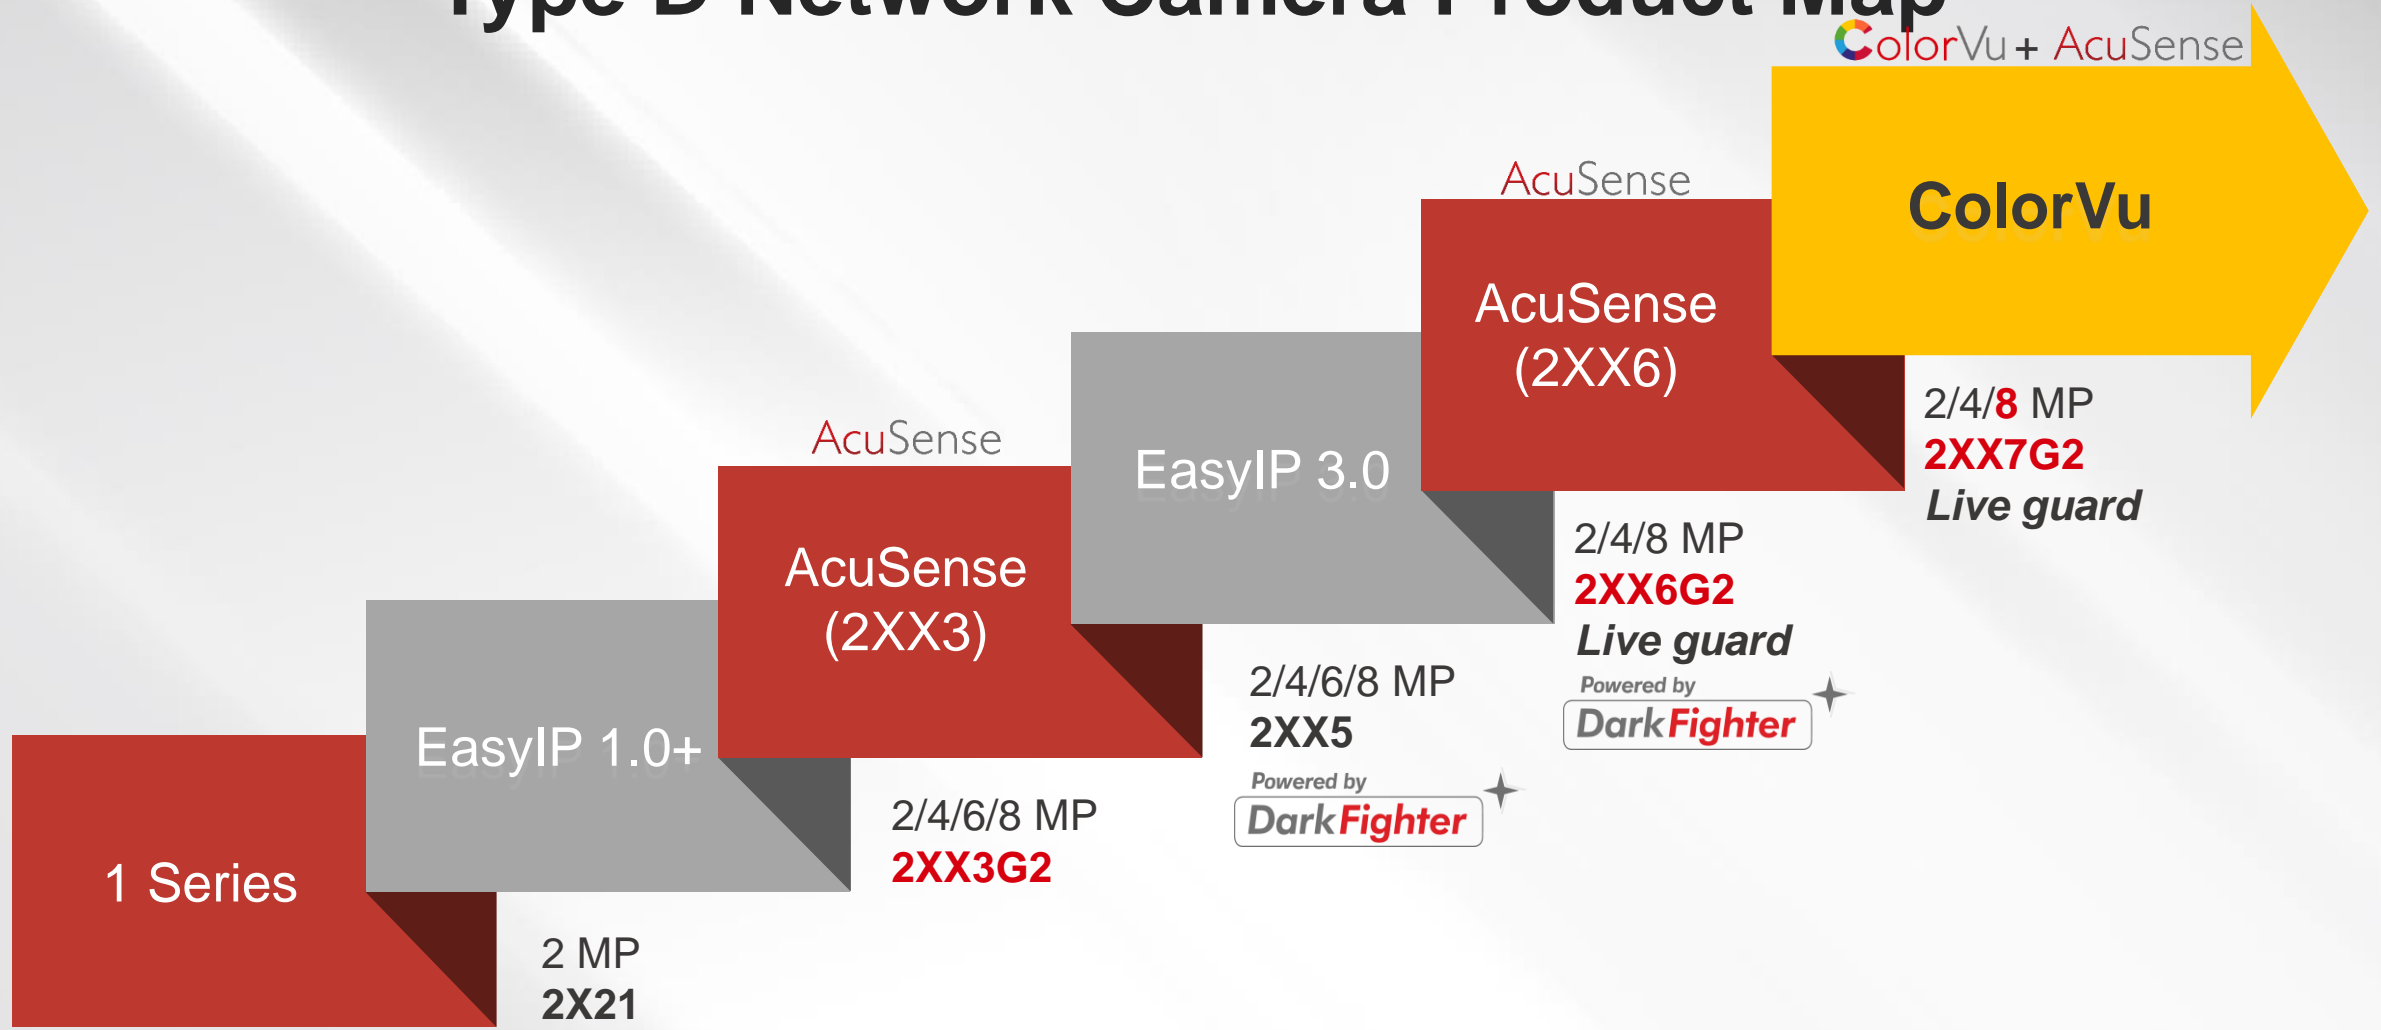

IP (Type D)

SEASONAL PRODUCTS PROMOTION

2021·Q1

CONTENTS

- **Network Camera**
- **PTZ Camera**
- **NVR**
- **Wi-Fi**

01 Network Cameras

- Network Camera Product Map
- ColorVu
- AcuSense
- 1 Series

Type D Network Camera Product Map