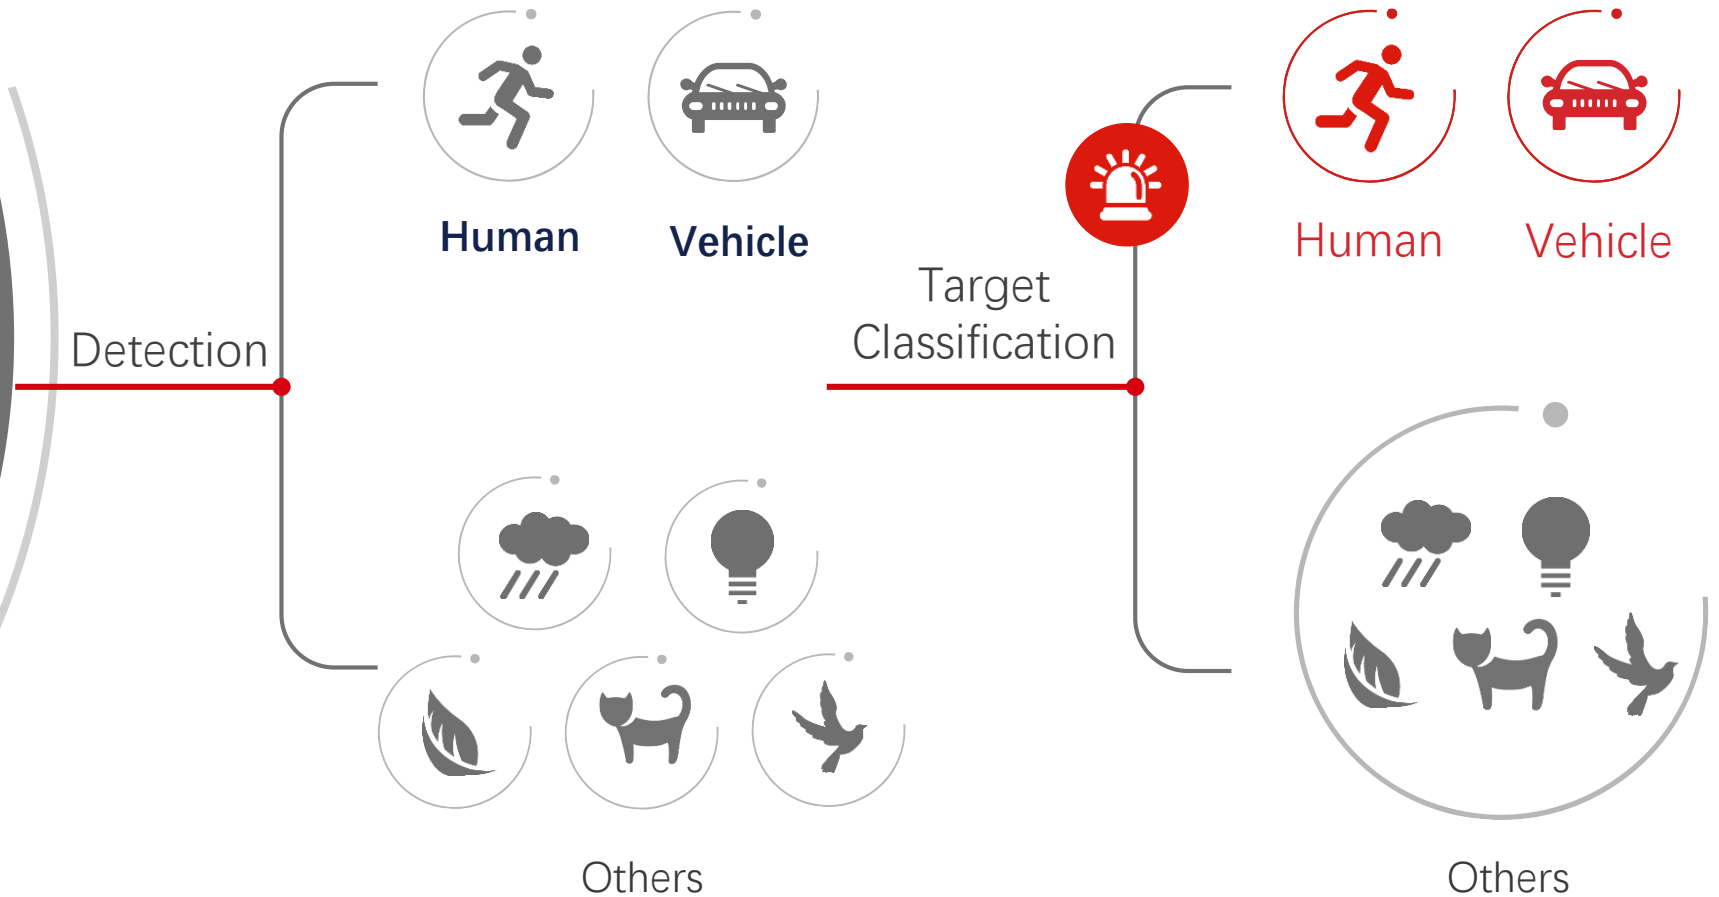

4K

DS-2CD2087G2-L(U)

DS-2CD2T87G2-L

AcuSense Technology

– AcuSense is an intelligent video analysis technology based on deep learning algorithms, which detects targets and classifies them into human, vehicle and others. It helps to produce reliable alarms for users.

Type D Network Camera Product Map

2/4/5/8 MP
1XX3/1XX7
ColorVu Lite 

FOCUS
and **ACT**

Pay Attention to
Human and Vehicle Events

AcuSense
Technology

Motion Detection 2.0

Perimeter Protection

Quick Target Search