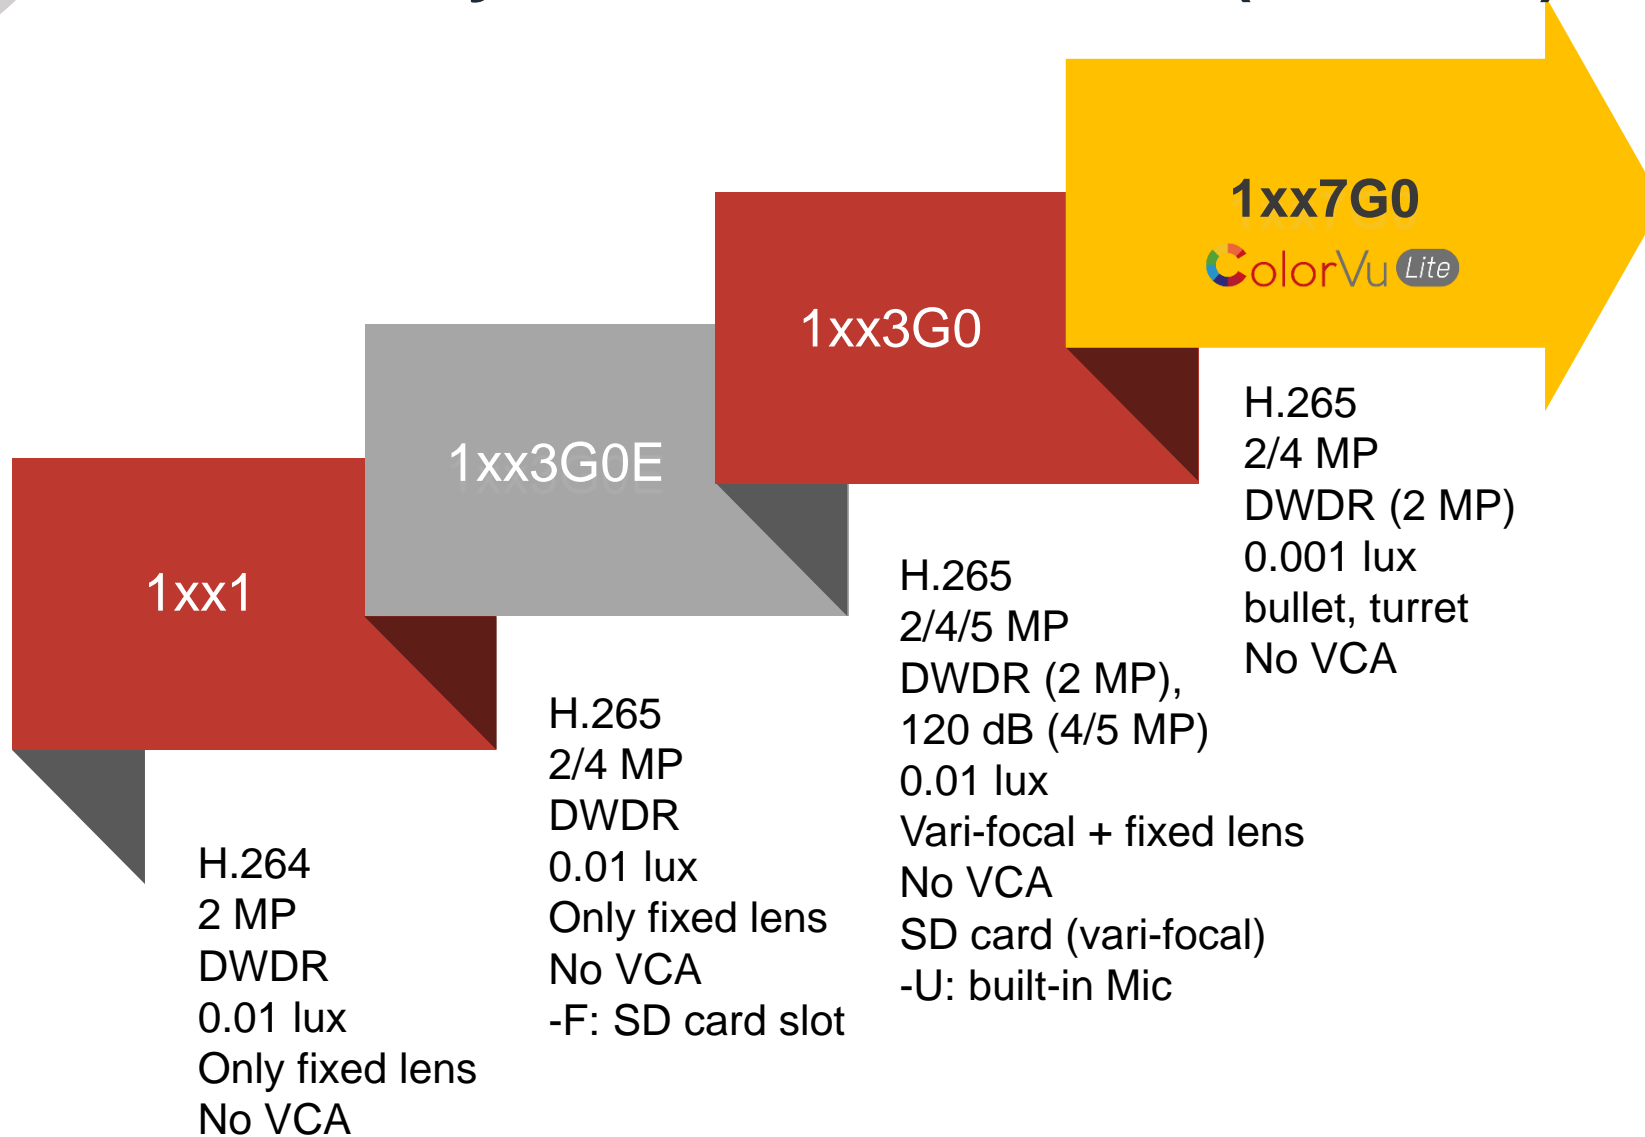

DS-2CD272**3**G2-IZS

DS-2CD274**3**G2-IZS

DS-2CD2H2**3**G2-IZS

DS-2CD2H4**3**G2-IZS

* To be released in 2021Q1

Product System – Value Series (1 Series)

1 Series Network Camera Product Map

1 Series Network Camera

Meeting Basic Video Security Requirements

02 PTZ Camera

- Network PTZ Camera Product Map
- Spotlight – AcuSense Smart-linkage PTZ

Network PTZ Camera Product Map

Key features about spotlight products

	DE2A DS-2DE2A404IW-DE3	DE3A400 DS-2DE3A400BW-DE(F1)(S5)	DE4 DS-2DE4425IW-DE (S5) DS-2DE4415IW-DE (S5)	DE4A DS-2DE4A425IW-DE(B)	DE5 DS-2DE5432IW-AE(S5) DS-2DE5425IW-AE(S5)	DE7 DS-2DE7432IW-AE(S5)
Resolution	4 MP	4 MP	4 MP	4 MP	4 MP	4 MP
Optical zoom	4x	/	25x/15x	25x	32x/25x	32x
Min. Illumination	0.005 lux @ F1.6	 0.0005 lux @ F1.0	0.005 lux @ F1.6	0.005 lux @ F1.6	32x: 0.005 Lux @ F1.2 25x: 0.005 lux @ F1.6	0.005 Lux @ F1.2
IR / white light distance	20 m IR	30 m WL	100 m IR	50 m IR	150 m IR	200 m IR
AcuSense	/	AcuSense	AcuSense	/	AcuSense	AcuSense
Preset speed	Pan speed: 100°/s Tilt speed: 100°/s	Pan speed: 60°/s Tilt speed: 50°/s	Pan speed: 80°/s Tilt speed: 80°/s	Pan speed: 350°/s Tilt speed: 200°/s	Pan speed: 120°/s Tilt speed: 80°/s	Pan speed: 240°/s Tilt speed: 200°/s
Protection level	IP66, IK10	IP66	IP66	IP66	IP66	IP66, IK10 (excluding the lens)
Applications	Retail, Chain stores, SSMB	Retail, Chain stores, Small projects	Small and medium projects in outdoor, Parks, Roads	Indoor lobbies, Exhibition halls	Small and medium projects in outdoor, Parks, Roads	Small and medium projects in outdoor, Parks, Squares, Roads