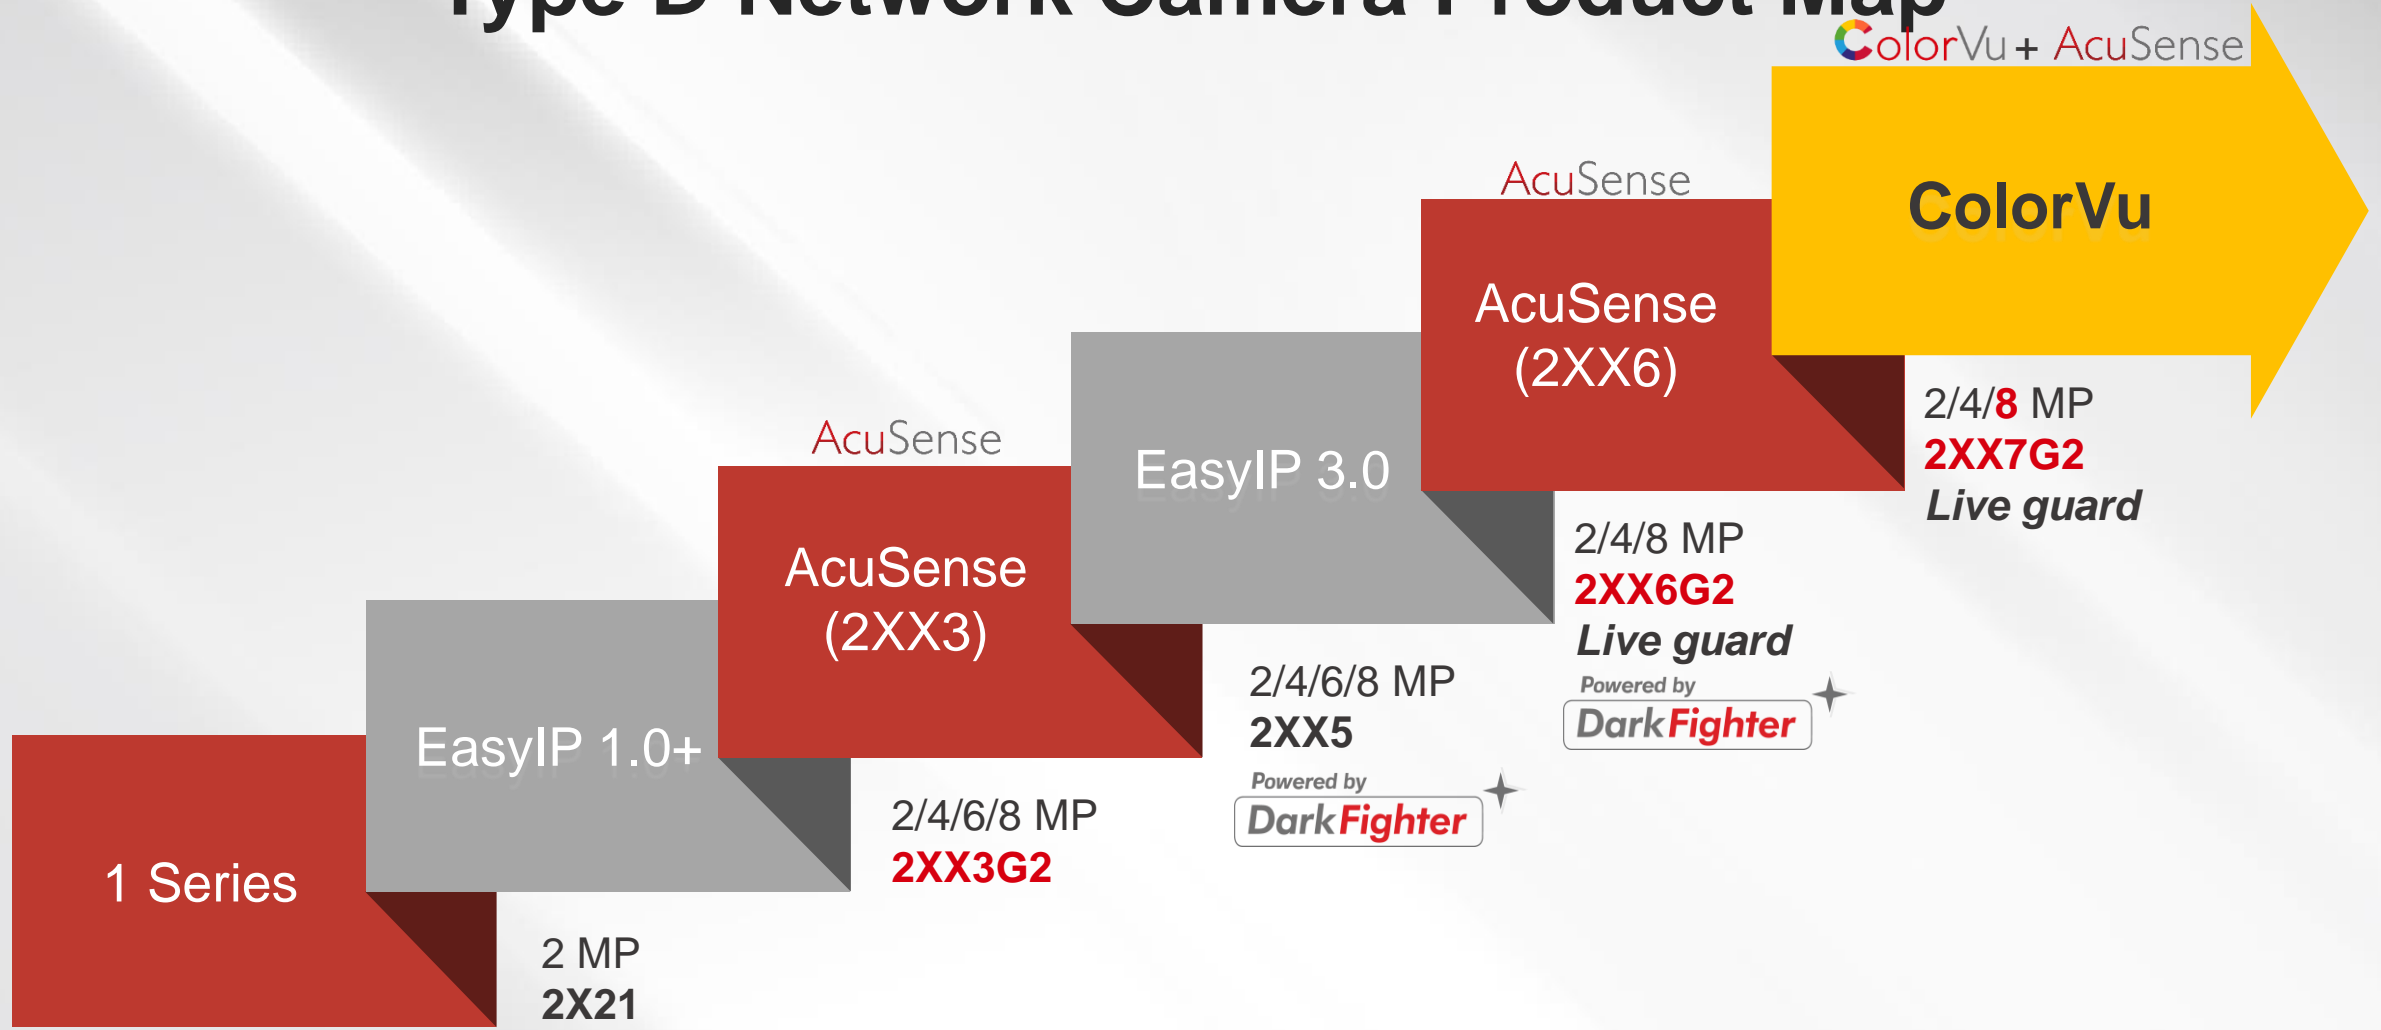

Type D Network Camera Product Map

2/4/5/8 MP
1XX3/1XX7
ColorVu Lite