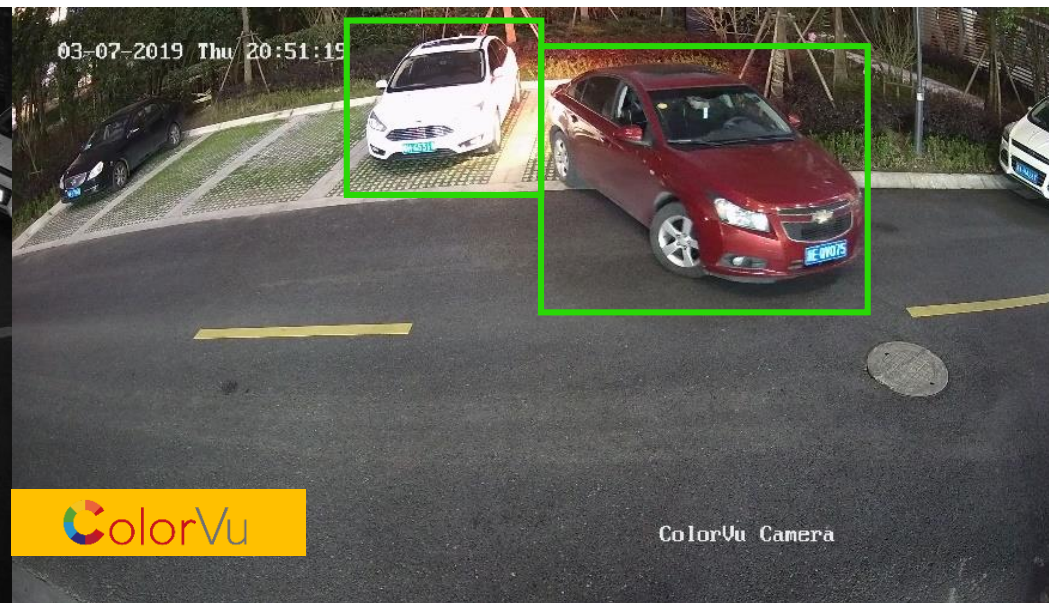

Network ColorVu Cameras

 F1.0 large aperture

ColorVu Lite

ColorVu

24/7 Colorful Imaging with Target Classification

can capture human/vehicle targets with vivid details, providing a more secure life.

* Images shot with conventional camera with IR on and ColorVu camera without supplement light.

24/7 Colorful Imaging with Target Classification

can capture human/vehicle targets with vivid details, providing a more secure life.

* Images shot with conventional camera with IR on and ColorVu camera without supplement light.