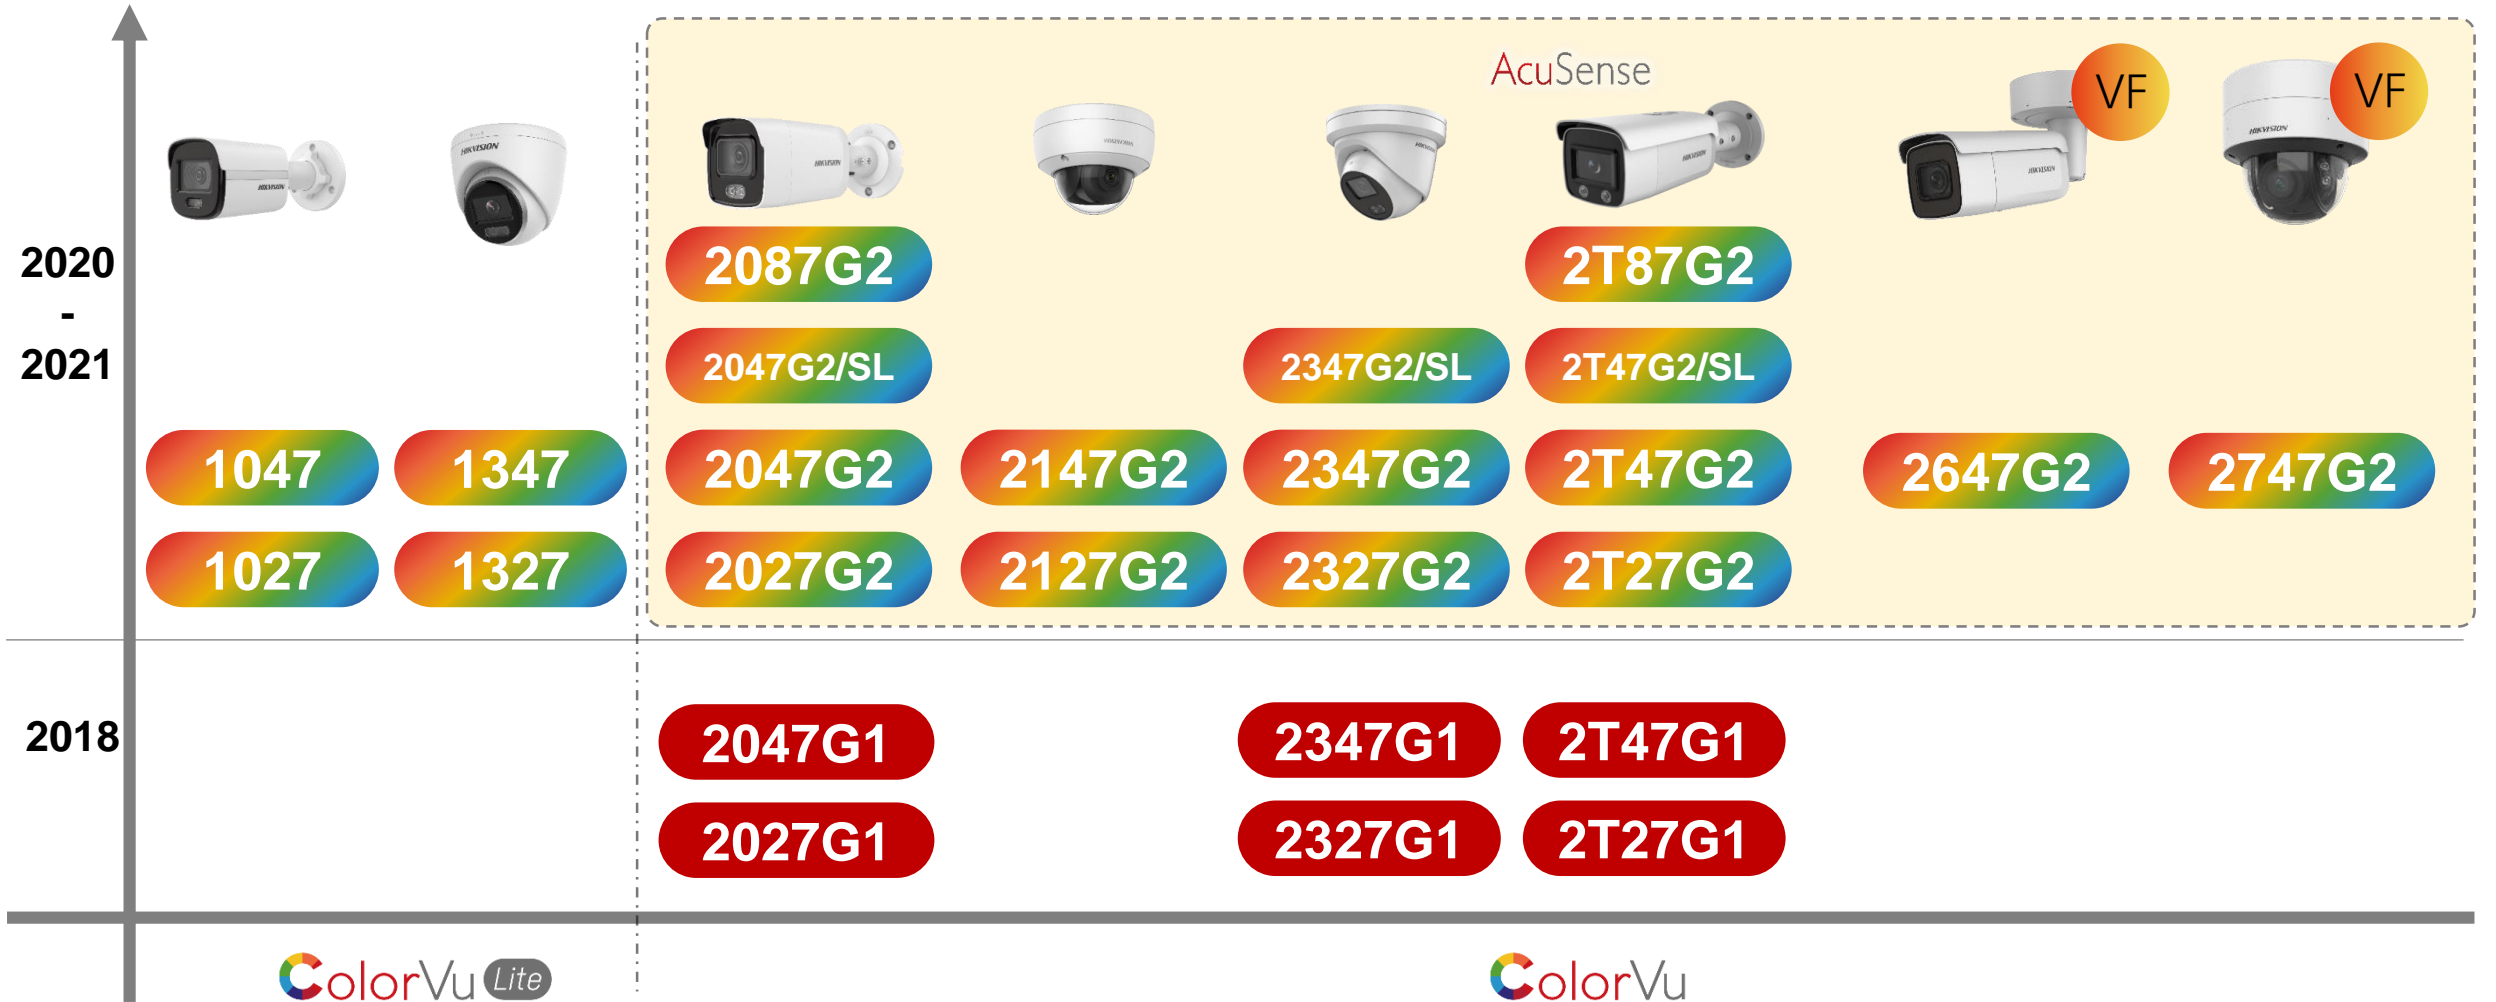

AcuSense
AcuSense (2XX6)

1 Series

EasyIP 1.0+

2 MP
2X21

ColorVu Technology

Advanced Hardware

- **F1.0 super large aperture**
- **Advanced sensor**

Frontier Technology

- **3D color technology** realizes precise color rendition to reveal accurate colorful image.
- **WDR**

Reliable Quality

- **Active alignment technology** guarantees the focusing performance in the mass production of ultra high definition ColorVu products, realizing good quality control.

Network ColorVu Cameras

 F1.0 large aperture

ColorVu Lite

ColorVu

24/7 Colorful Imaging with Target Classification

can capture human/vehicle targets with vivid details, providing a more secure life.

* Images shot with conventional camera with IR on and ColorVu camera without supplement light.