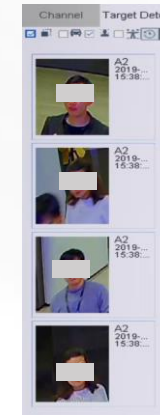

1-ch facial recognition for **video stream**;
4-ch facial recognition for **face picture**.

Face library:
10,000 pics (100M) / 16 libraries.

Face recognition and false alarm reduction cannot be available at the same time.