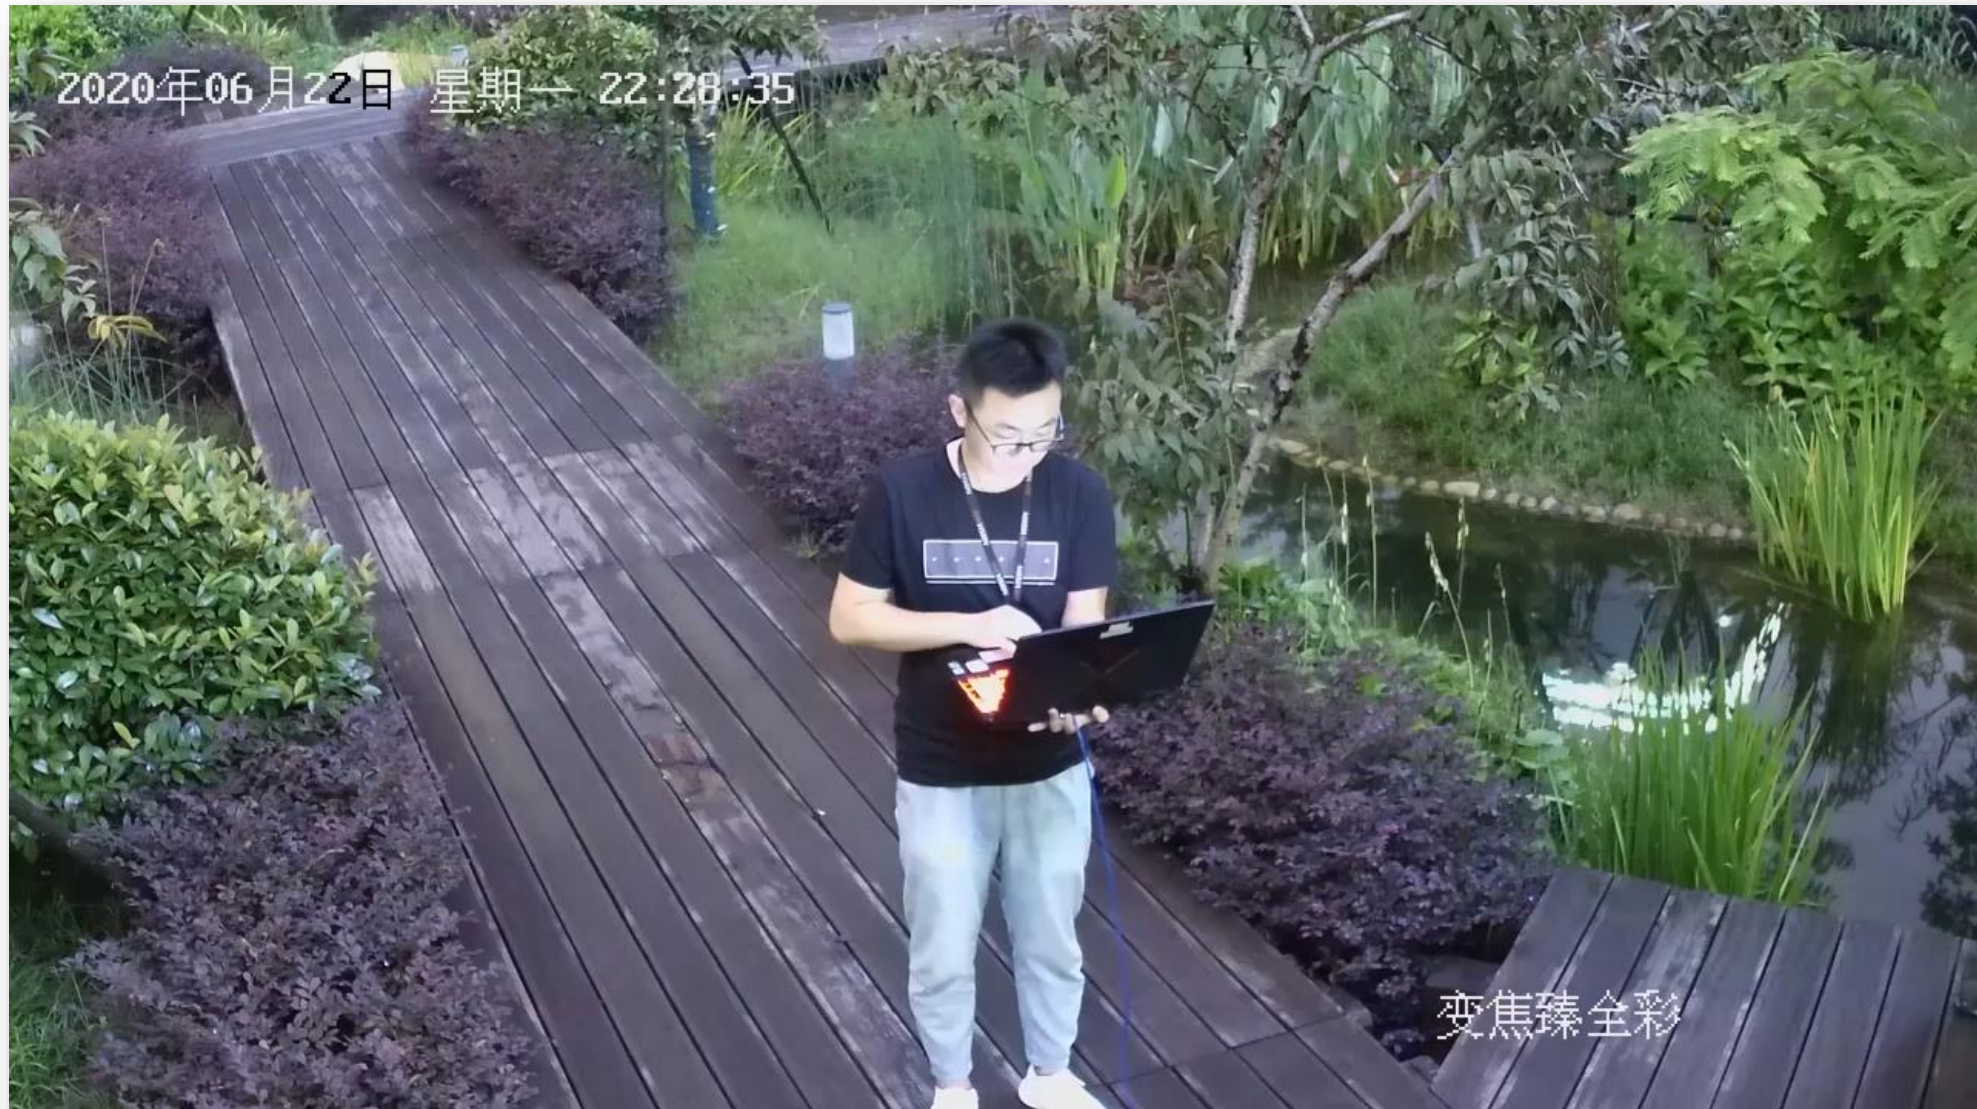

Vari focal ColorVu Cameras