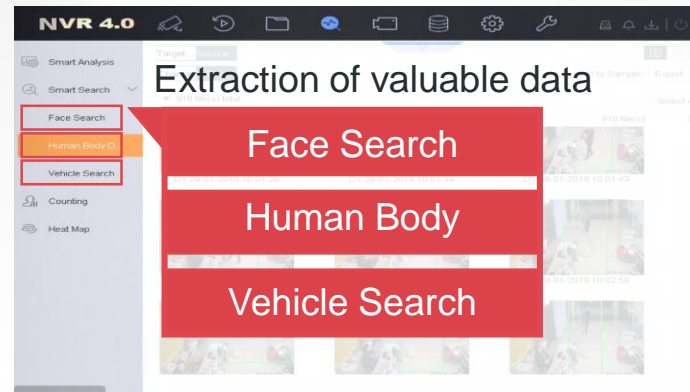

ALARM!

Human Vehicle

Accurate alarms

A blue rectangular box containing a white icon of a person running and a white icon of a car. Below the icons, the text 'Human Vehicle' is written in white, and 'Accurate alarms' is written in blue below that.

DISREGARDED!

Others

False alarms

A grey rectangular box containing three white icons: a starburst, a lightbulb, and an umbrella. Below the icons, the text 'Others' is written in white, and 'False alarms' is written in white below that.

Your treasurable time is worth focusing on human and vehicle events.

Saving time with target video searching